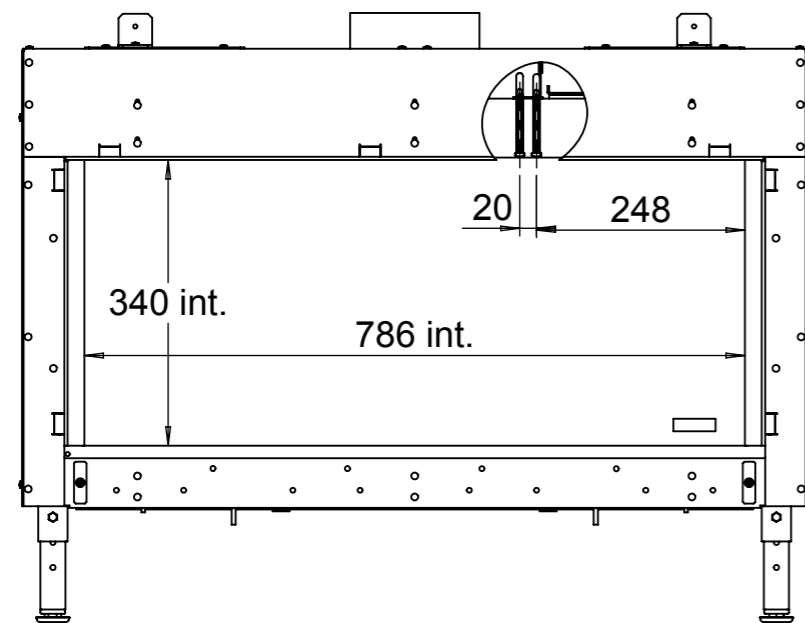

Dimensional drawing Relaxed Premium M - cover strip large

Glen Dimplex Benelux BV

P.O. box 219, NL-8440 AE Heerenveen Tel.: +31(0)513 656500 Fax: +31(0)513 656531

Dimensional drawing Relaxed Premium M - cover strip small