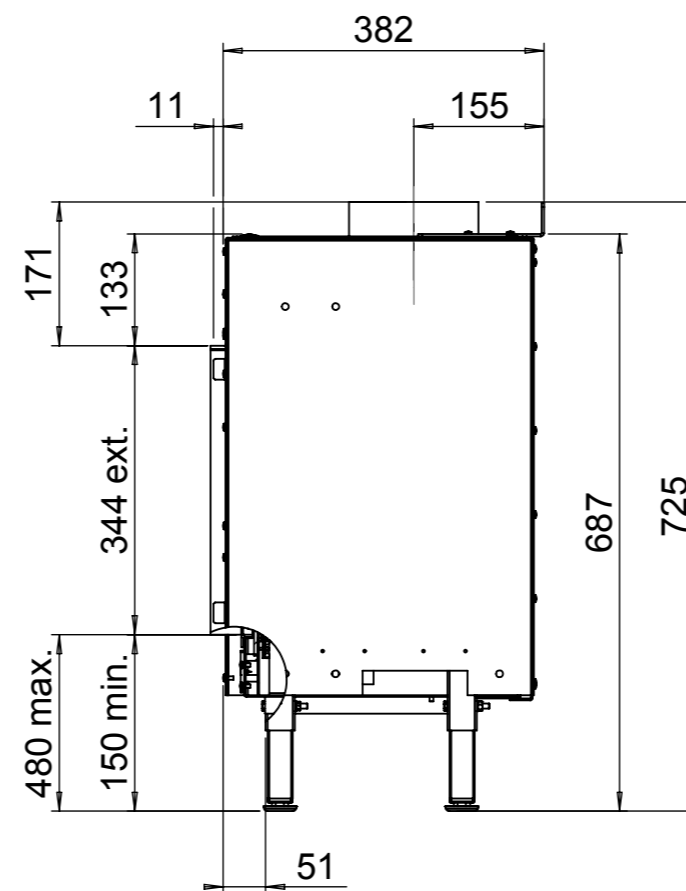

Dimensional drawing Relaxed Premium M - cover strip large

Glen Dimplex Benelux BV

P.O. box 219, NL-8440 AE Heerenveen Tel.: +31(0)513 656500 Fax: +31(0)513 656531

Dimensional drawing Relaxed Premium M - cover strip small