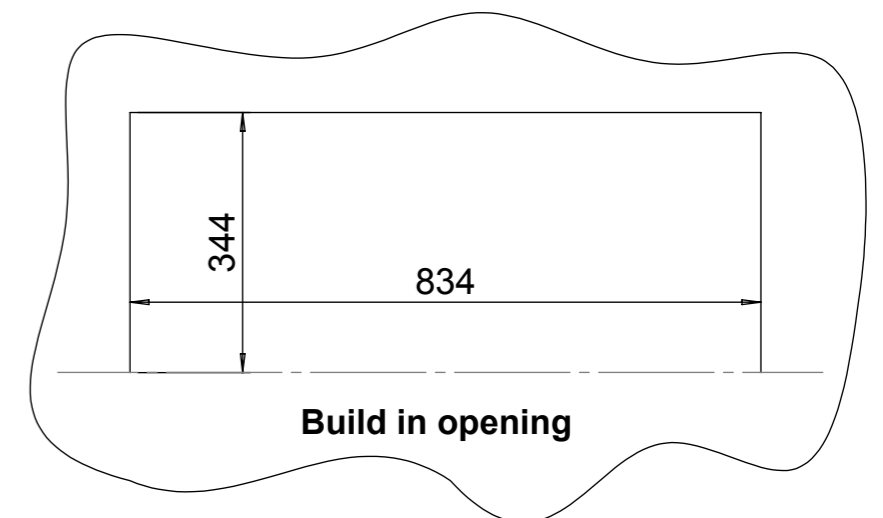

Dimensional drawing Relaxed Premium M - cover strip large

Glen Dimplex Benelux BV

P.O. box 219, NL-8440 AE Heerenveen Tel.: +31(0)513 656500 Fax: +31(0)513 656531

Dimensional drawing Relaxed Premium M - cover strip small