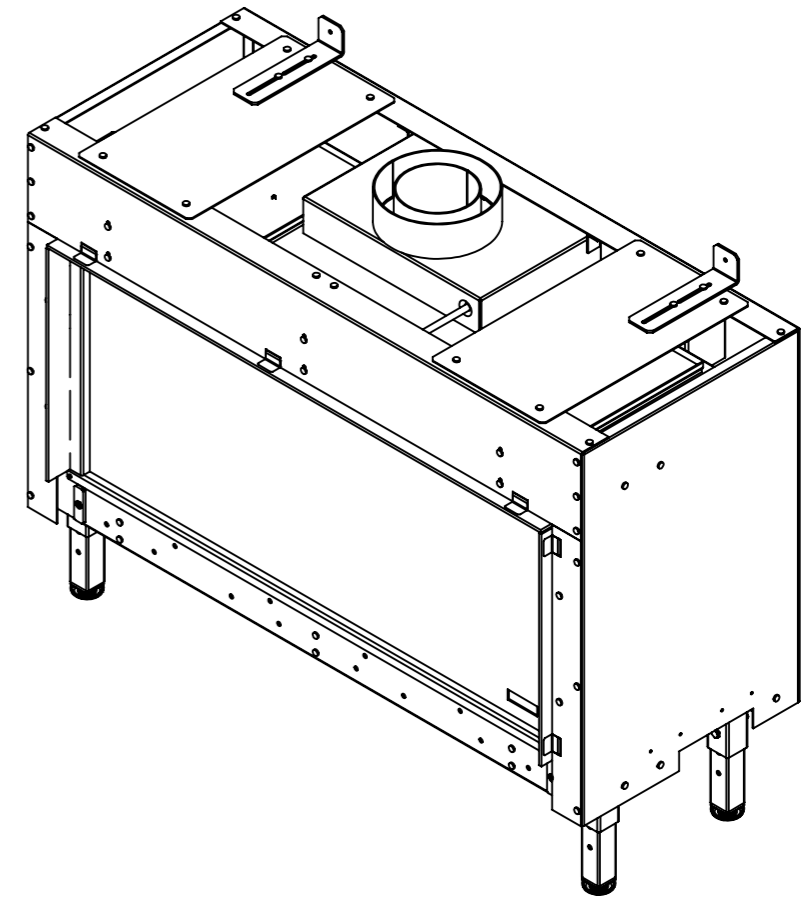

Dimensional drawing Relaxed Premium M - cover strip large

Glen Dimplex Benelux BV

P.O. box 219, NL-8440 AE Heerenveen Tel.: +31(0)513 656500 Fax: +31(0)513 656531

Dimensional drawing Relaxed Premium M - cover strip small