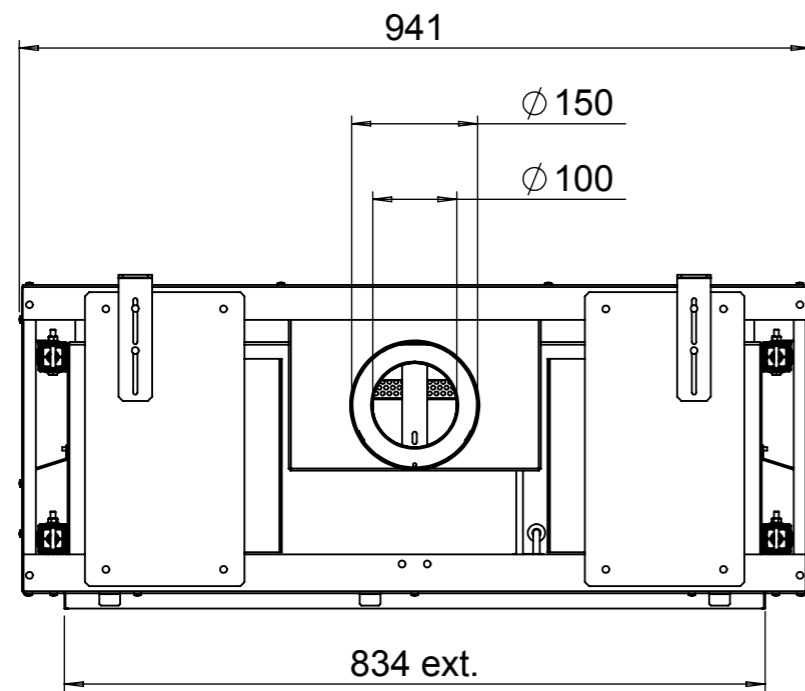

Dimensional drawing Relaxed Premium M - cover strip large

Glen Dimplex Benelux BV

P.O. box 219, NL-8440 AE Heerenveen Tel.: +31(0)513 656500 Fax: +31(0)513 656531

Dimensional drawing Relaxed Premium M - cover strip small